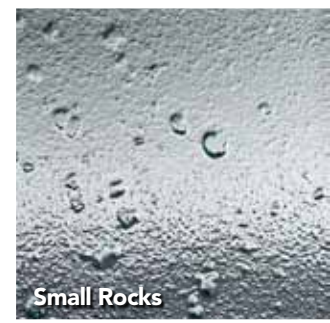

Downpour

Jockimo, Inc.
Phone: 949.251.0075
Fax: 949.251.0126
www.Jockimo.com