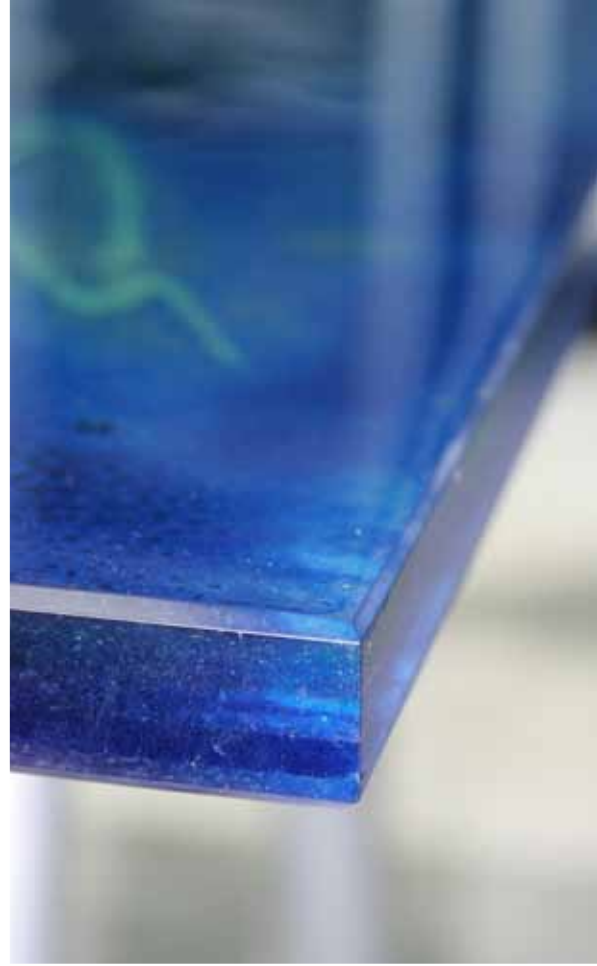

Jockimo™

Advanced Architectural Products

ThickGlass™

Our ThickGlass™ and ColorFuse™ glass products are unlike any other glass product on the market. Our thick pieces of cast glass provide a finish and look that will impress even the most seasoned glass expert. Our ColorFuse™ products include color and air bubbles captured inside of the glass creating a three dimensional aspect to the panels. ThickGlass™ and ColorFuse™ glass can be utilized as glass counter tops, bar tops, vanity tops, and interior vertical panels. Every ThickGlass™ and ColorFuse™ project can be customized to meet your needs and to make the product one-of-a kind. Texture, color, finish, laminating, edge polishing and back lighting are available.

ThickGlass™

Jockimo, Inc.

Phone: 949.251.0075

Fax: 949.251.0126

www.Jockimo.com

Glass Thickness/Size

ThickGlass™ and ColorFuse™ glass panels are available in 3/4" (19mm), 1" (25mm), 1.5" (36mm), 2" (48mm) and 3" (72mm) thickness. If you require a thickness not listed please let us know.