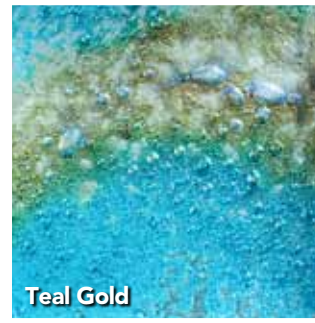

www.Jockimo.com

Gold Blue

Amber Passion

River Blue

Teal Gold

Downpour

Fused Bubbles

Lava