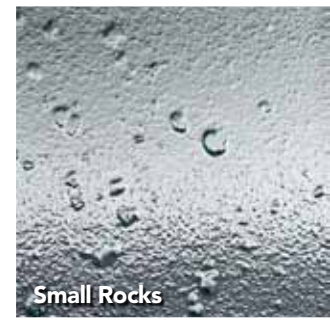

Downpour

Jockimo, Inc.
Phone: 949.251.0075
Fax: 949.251.0126
www.Jockimo.com